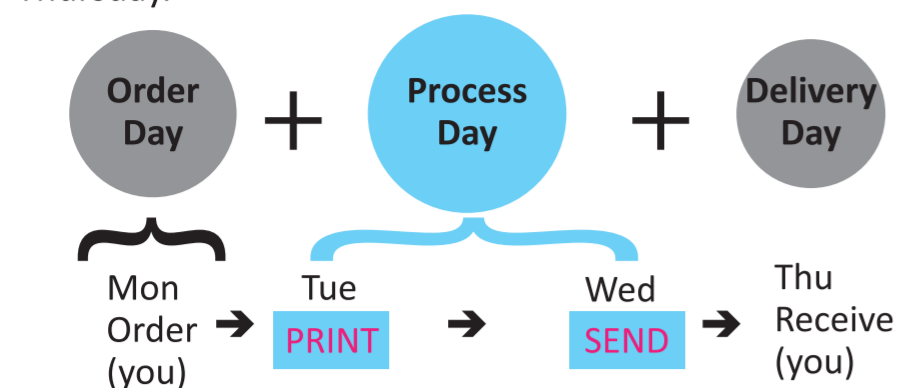

## How to calculate the number of days required to complete your order?

### Normal Order

Example:

You place an order for Business Card on Monday.  
Number of days required to Process your order = **2 days**  
(Tue & Wed). Your business card will be delivered to you on Thursday.

### Rush Order

Is an optional service and is available for selected products only. By paying extra, your order will be completed and delivered faster.

See example below:

Note:

- Standard Delivery to West Malaysia requires 1 Working Day.
- Standard Delivery to East Malaysia requires 2 Working Days.

## Digital Offset Process Days for Digital-Offset Products

Product / Type	Quantity	Process Days	<b>RUSH ORDER</b>			
			1 Day Earlier		2 Day Earlier	
			Process Day	Fees	Process Day	Fees
<b>Digital Offset Printing</b>	<b>All</b>	<b>2</b>	-	-	-	-
<b>Digital Offset Booklet Printing</b>	<b>All</b>	<b>4</b>	-	-	-	-
<b>Digital Offset Kotak Cenderahati Printing</b>	<b>All</b>	<b>6</b>	-	-	-	-
<b>Lamination (Matte / Gloss)</b>	<b>All</b>	<b>+1</b>	-	-	-	-
<b>Creasing / Folding</b>	<b>All</b>	<b>+1</b>	-	-	-	-
<b>Round Corner</b>	<b>All</b>	<b>+1</b>	-	-	-	-
<b>Hole Punching</b>	<b>All</b>	<b>+1</b>	-	-	-	-
<b>Round Corner + Hole Punching</b>	<b>All</b>	<b>+1</b>	-	-	-	-
<b>Die-Cutting</b>	<b>All</b>	<b>+1</b>	-	-	-	-
<b>Hot Stamping</b>	<b>All</b>	<b>+3</b>	-	-	-	-
<b>Overprint Varnish / UV Varnish</b>	<b>All</b>	<b>+2</b>	-	-	-	-